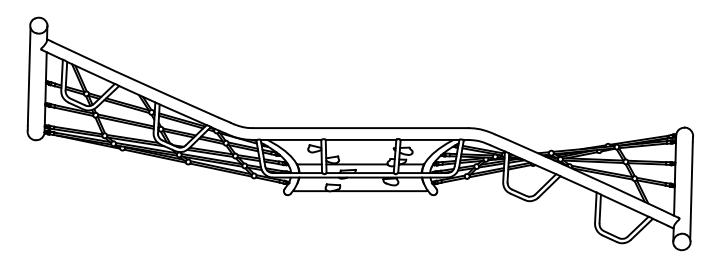

73'-3"

15-00008 - PRO 4000 (MEDIUM)

42'-2"

NINJA STEPS
(PRO)
13605

FLOATING BOARDS
(PRO)
13600

U-TURN RAMP
(PRO)
13616

SWAY STEPS
(PRO)
13601

AGILITY TRAINERS
(PRO)
13608

BALANCE WALK
(PRO)
13615

TRAVERSE WALL
(PRO)
13603

VAULT WALL
(PRO)
13602

THIS DRAWING CANNOT BE ALTERED IN ANY WAY. IF CHANGES ARE REQUIRED PLEASE CONTACT YOUR GAMETIME REPRESENTATIVE @ 1-800-235-2440.