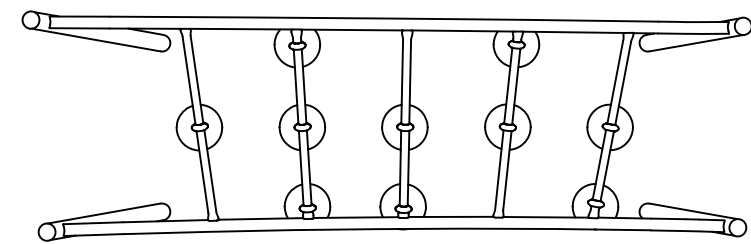

73'-3"

15-00008 - PRO 4000 (MEDIUM)

42'-2"

NINJA STEPS
(PRO)
13605

FLOATING BOARDS
(PRO)
13600

U-TURN RAMP
(PRO)
13616

SWAY STEPS
(PRO)
13601

AGILITY TRAINERS
(PRO)
13608

BALANCE WALK
(PRO)
13615

TRAVERSE WALL
(PRO)
13603

VAULT WALL
(PRO)
13602

THIS DRAWING CANNOT BE ALTERED IN ANY WAY. IF CHANGES ARE REQUIRED PLEASE CONTACT YOUR GAMETIME REPRESENTATIVE @ 1-800-235-2440.