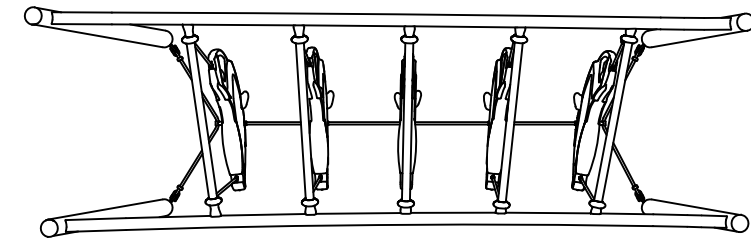

73'-3"

15-00008 - PRO 4000 (MEDIUM)

42'-2"

NINJA STEPS
(PRO)
13605

FLOATING BOARDS
(PRO)
13600

U-TURN RAMP
(PRO)
13616

SWAY STEPS
(PRO)
13601

AGILITY TRAINERS
(PRO)
13608

BALANCE WALK
(PRO)
13615

TRAVERSE WALL
(PRO)
13603

VAULT WALL
(PRO)
13602

THIS DRAWING CANNOT BE ALTERED IN ANY WAY. IF CHANGES ARE REQUIRED PLEASE CONTACT YOUR GAMETIME REPRESENTATIVE @ 1-800-235-2440.