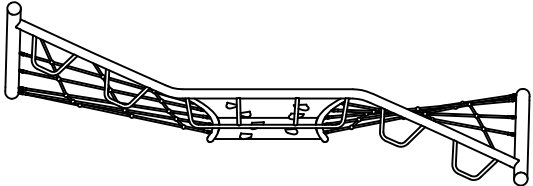

93'-3"

15-00007 - PRO 5000 (LARGE)

NINJA STEPS
(PRO)
13605

TRAVERSE WALL
(PRO)
13603

HALF ROUND
(PRO)
13610

U-TURN RAMP
(PRO)
13616

FLOATING BOARDS
(PRO)
13600

AGILITY TRAINERS
(PRO)
13608

SWAY STEPS
(PRO)
13601

BALANCE WALK
(PRO)
13615

UP & OVER
(PRO)
13619

CORRIDOR
(PRO)
13604

VAULT WALL
(PRO)
13602

48'-4"

**THIS DRAWING CANNOT BE
ALTERED IN ANY WAY. IF CHANGES
ARE REQUIRED PLEASE CONTACT
YOUR GAMETIME REPRESENTATIVE
@ 1-800-235-2440.**