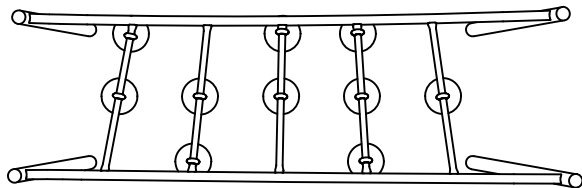

93'-3"

15-00007 - PRO 5000 (LARGE)

NINJA STEPS
(PRO)
13605

TRAVERSE WALL
(PRO)
13603

HALF ROUND
(PRO)
13610

U-TURN RAMP
(PRO)
13616

FLOATING BOARDS
(PRO)
13600

AGILITY TRAINERS
(PRO)
13608

SWAY STEPS
(PRO)
13601

BALANCE WALK
(PRO)
13615

UP & OVER
(PRO)
13619

CORRIDOR
(PRO)
13604

VAULT WALL
(PRO)
13602

48'-4"

**THIS DRAWING CANNOT BE
ALTERED IN ANY WAY. IF CHANGES
ARE REQUIRED PLEASE CONTACT
YOUR GAMETIME REPRESENTATIVE
@ 1-800-235-2440.**