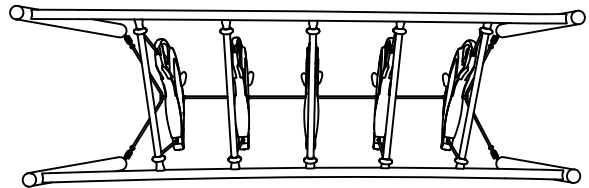

93'-3"

15-00007 - PRO 5000 (LARGE)

NINJA STEPS
(PRO)
13605

TRAVERSE WALL
(PRO)
13603

HALF ROUND
(PRO)
13610

U-TURN RAMP
(PRO)
13616

FLOATING BOARDS
(PRO)
13600

AGILITY TRAINERS
(PRO)
13608

SWAY STEPS
(PRO)
13601

BALANCE WALK
(PRO)
13615

UP & OVER
(PRO)
13619

CORRIDOR
(PRO)
13604

VAULT WALL
(PRO)
13602

48'-4"

**THIS DRAWING CANNOT BE
ALTERED IN ANY WAY. IF CHANGES
ARE REQUIRED PLEASE CONTACT
YOUR GAMETIME REPRESENTATIVE
@ 1-800-235-2440.**