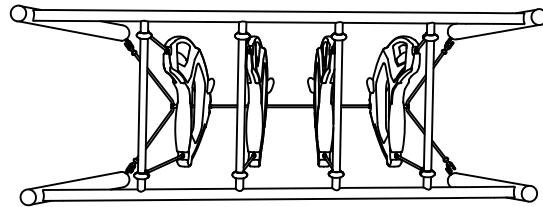

15-00012 - YOUTH 3000 (SMALL)

80'-4"

32'-11"

NINJA STEPS
(YOUTH)
13609

FLOATING BOARDS
(YOUTH)
13613

HALF ROUND
(YOUTH)
13610

U-TURN RAMP
(YOUTH)
13616

AGILITY TRAINERS
(YOUTH)
13608

TRAVERSE WALL
(YOUTH)
13617

SWAY STEPS
(YOUTH)
13612

**THIS DRAWING CANNOT BE
ALTERED IN ANY WAY. IF CHANGES
ARE REQUIRED PLEASE CONTACT
YOUR GAMETIME REPRESENTATIVE
@ 1-800-235-2440.**